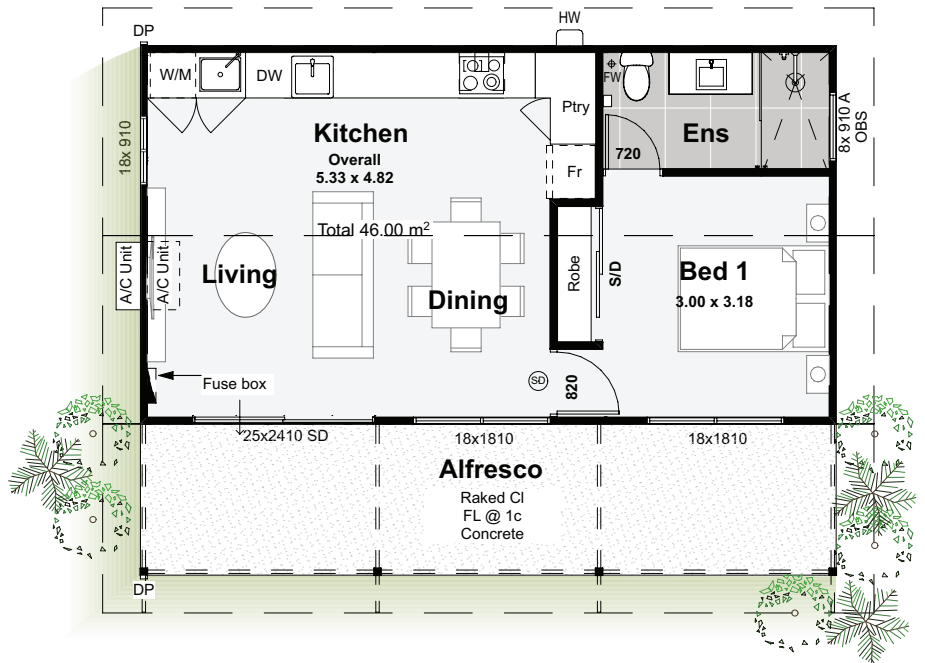

Vertis

\$148,000

STANDARD INCLUSIONS

- Alder Tapware.
- 67mm Skirting Boards to Living areas and Bedrooms.
- Painted throughout.
- Verandah with Concrete Hardstand.
- Seima Plumbing Fixtures.
- 7kw Split A/C.
- Rheem 160 litre Electric Storage HWU.
- Hybrid Plank Flooring Throughout Living areas and Bedrooms.
- Semi Frameless Mirror & Shower Screen.
- Aluminium Windows & Doors Lockable with standard Flyscreens.
- Plus much more!
- Price valid on 14/11/2023